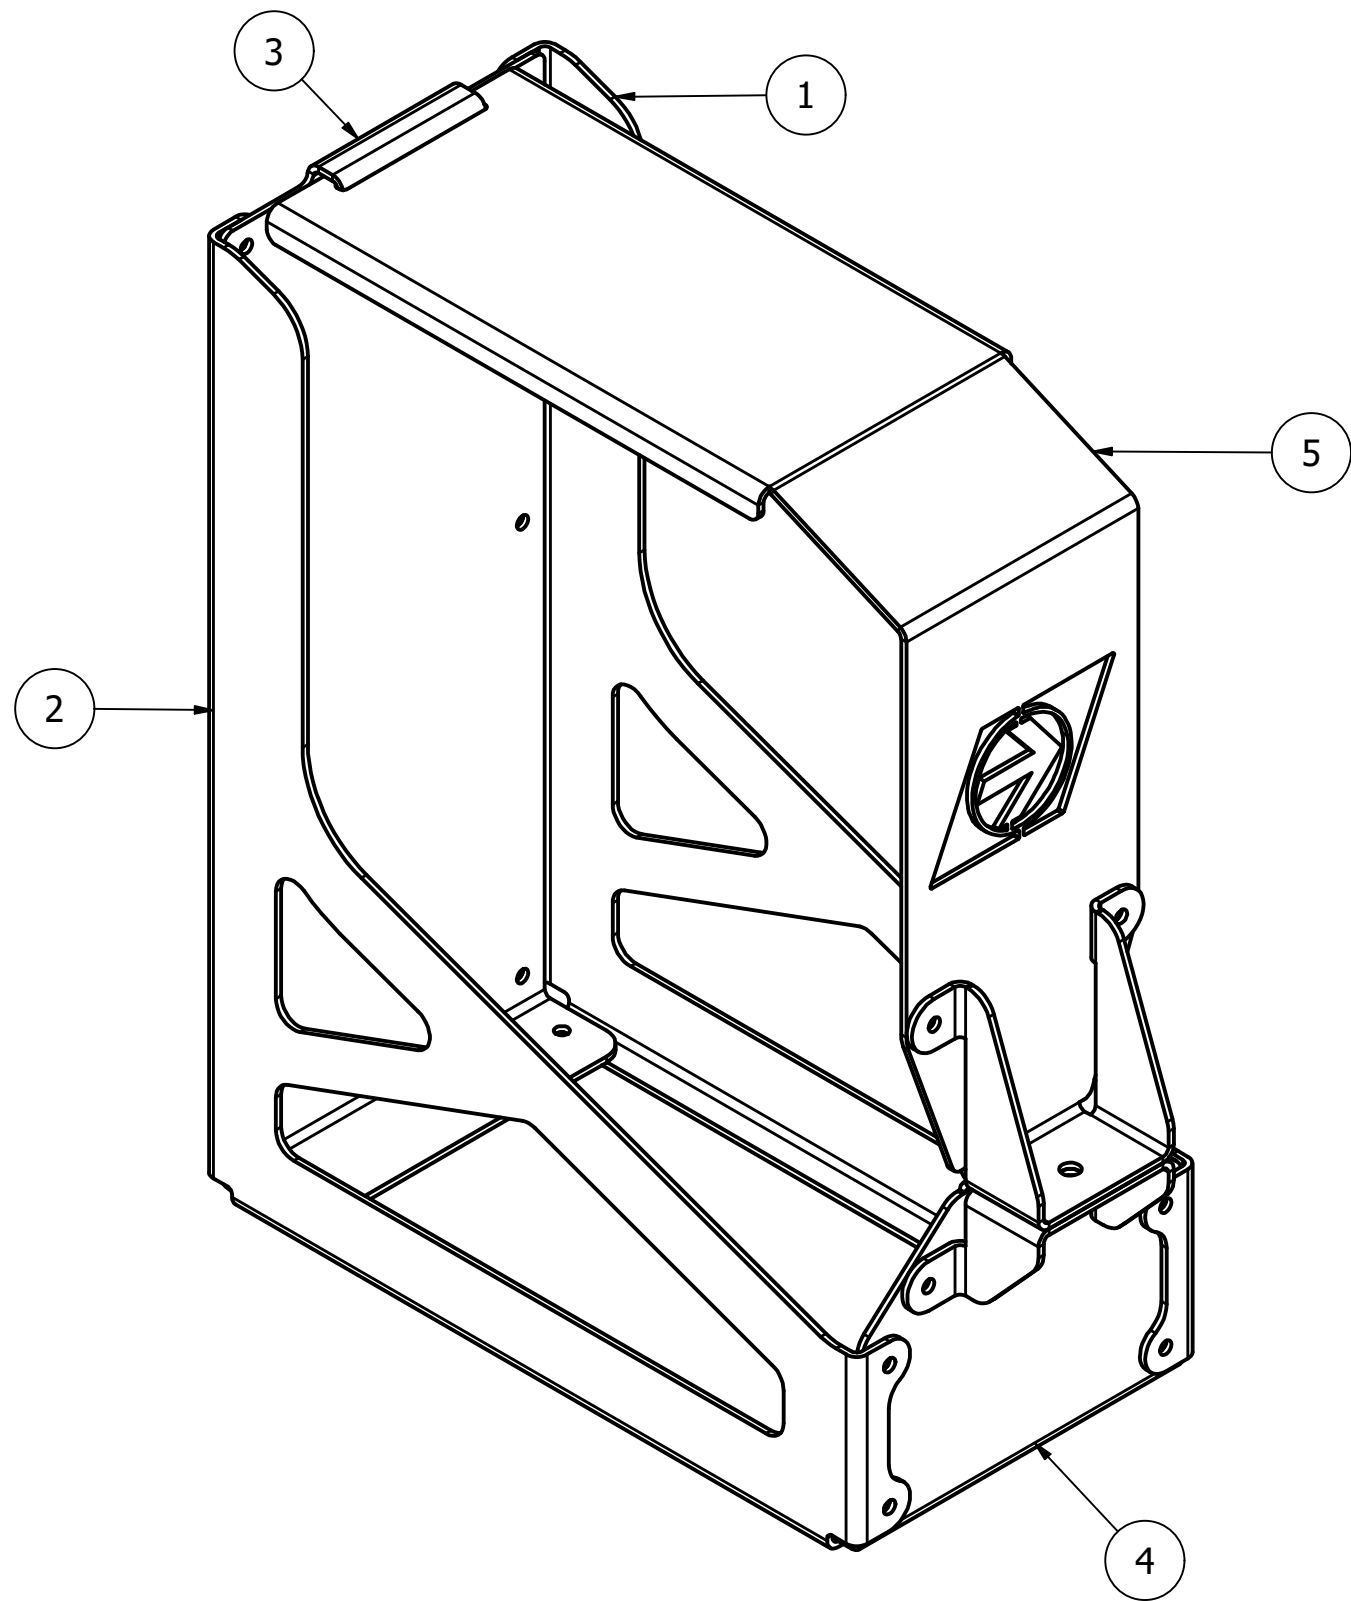

HARDWARE LIST

QTY	DESCRIPTION
18	M8X16 BUTTON SOCKET BOLTS
18	M8 NYLOCK NUTS

EXPLODED VIEW

PARTS LIST		
ITEM	QTY	DESCRIPTION
1	1	Right
2	1	Left
3	1	Rear
4	1	Front
5	1	Top

HARDWARE LIST

QTY	DESCRIPTION
18	M8X16 BUTTON SOCKET BOLTS
18	M8 NYLOCK NUTS

PARTS LIST		
ITEM	QTY	DESCRIPTION
1	1	Right
2	1	Left
3	1	Rear
4	1	Front
5	1	Top

ASSEMBLED VIEW