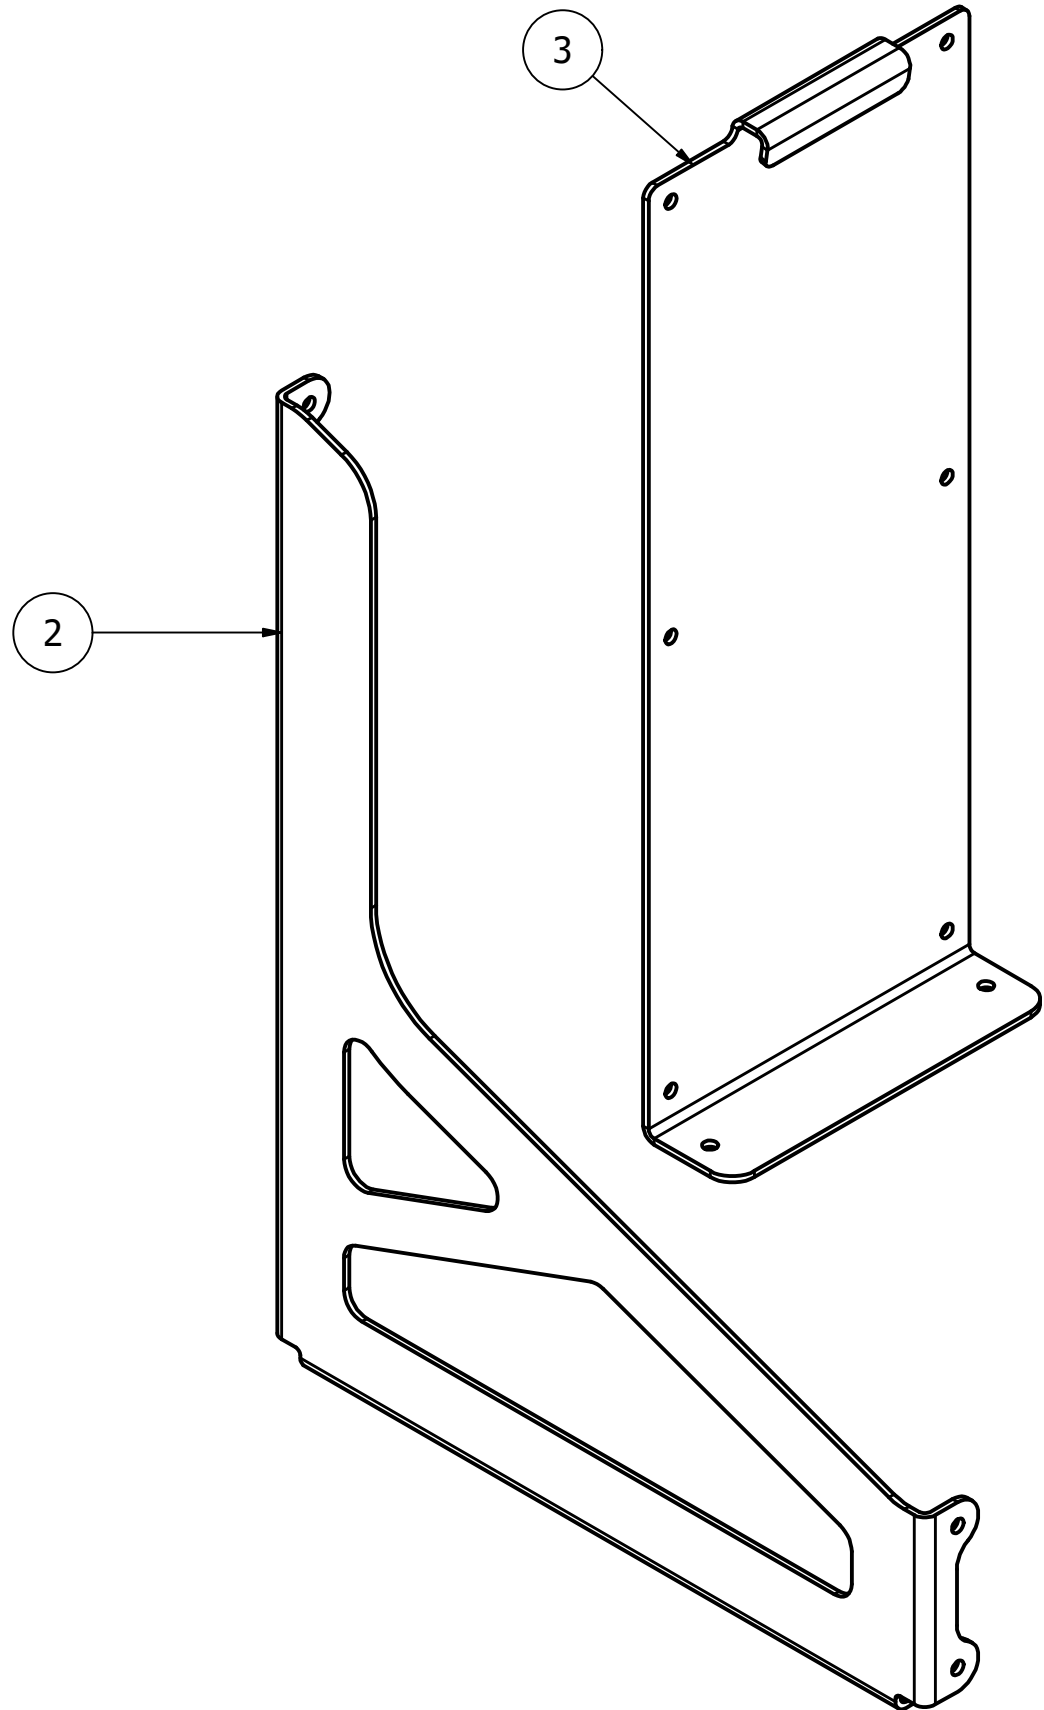

HARDWARE LIST

QTY	DESCRIPTION
18	M8X16 BUTTON SOCKET BOLTS
18	M8 NYLOCK NUTS

EXPLODED VIEW

PARTS LIST		
ITEM	QTY	DESCRIPTION
1	1	Right
2	1	Left
3	1	Rear
4	1	Front
5	1	Top

HARDWARE LIST

QTY	DESCRIPTION
18	M8X16 BUTTON SOCKET BOLTS
18	M8 NYLOCK NUTS

PARTS LIST		
ITEM	QTY	DESCRIPTION
1	1	Right
2	1	Left
3	1	Rear
4	1	Front
5	1	Top

ASSEMBLED VIEW