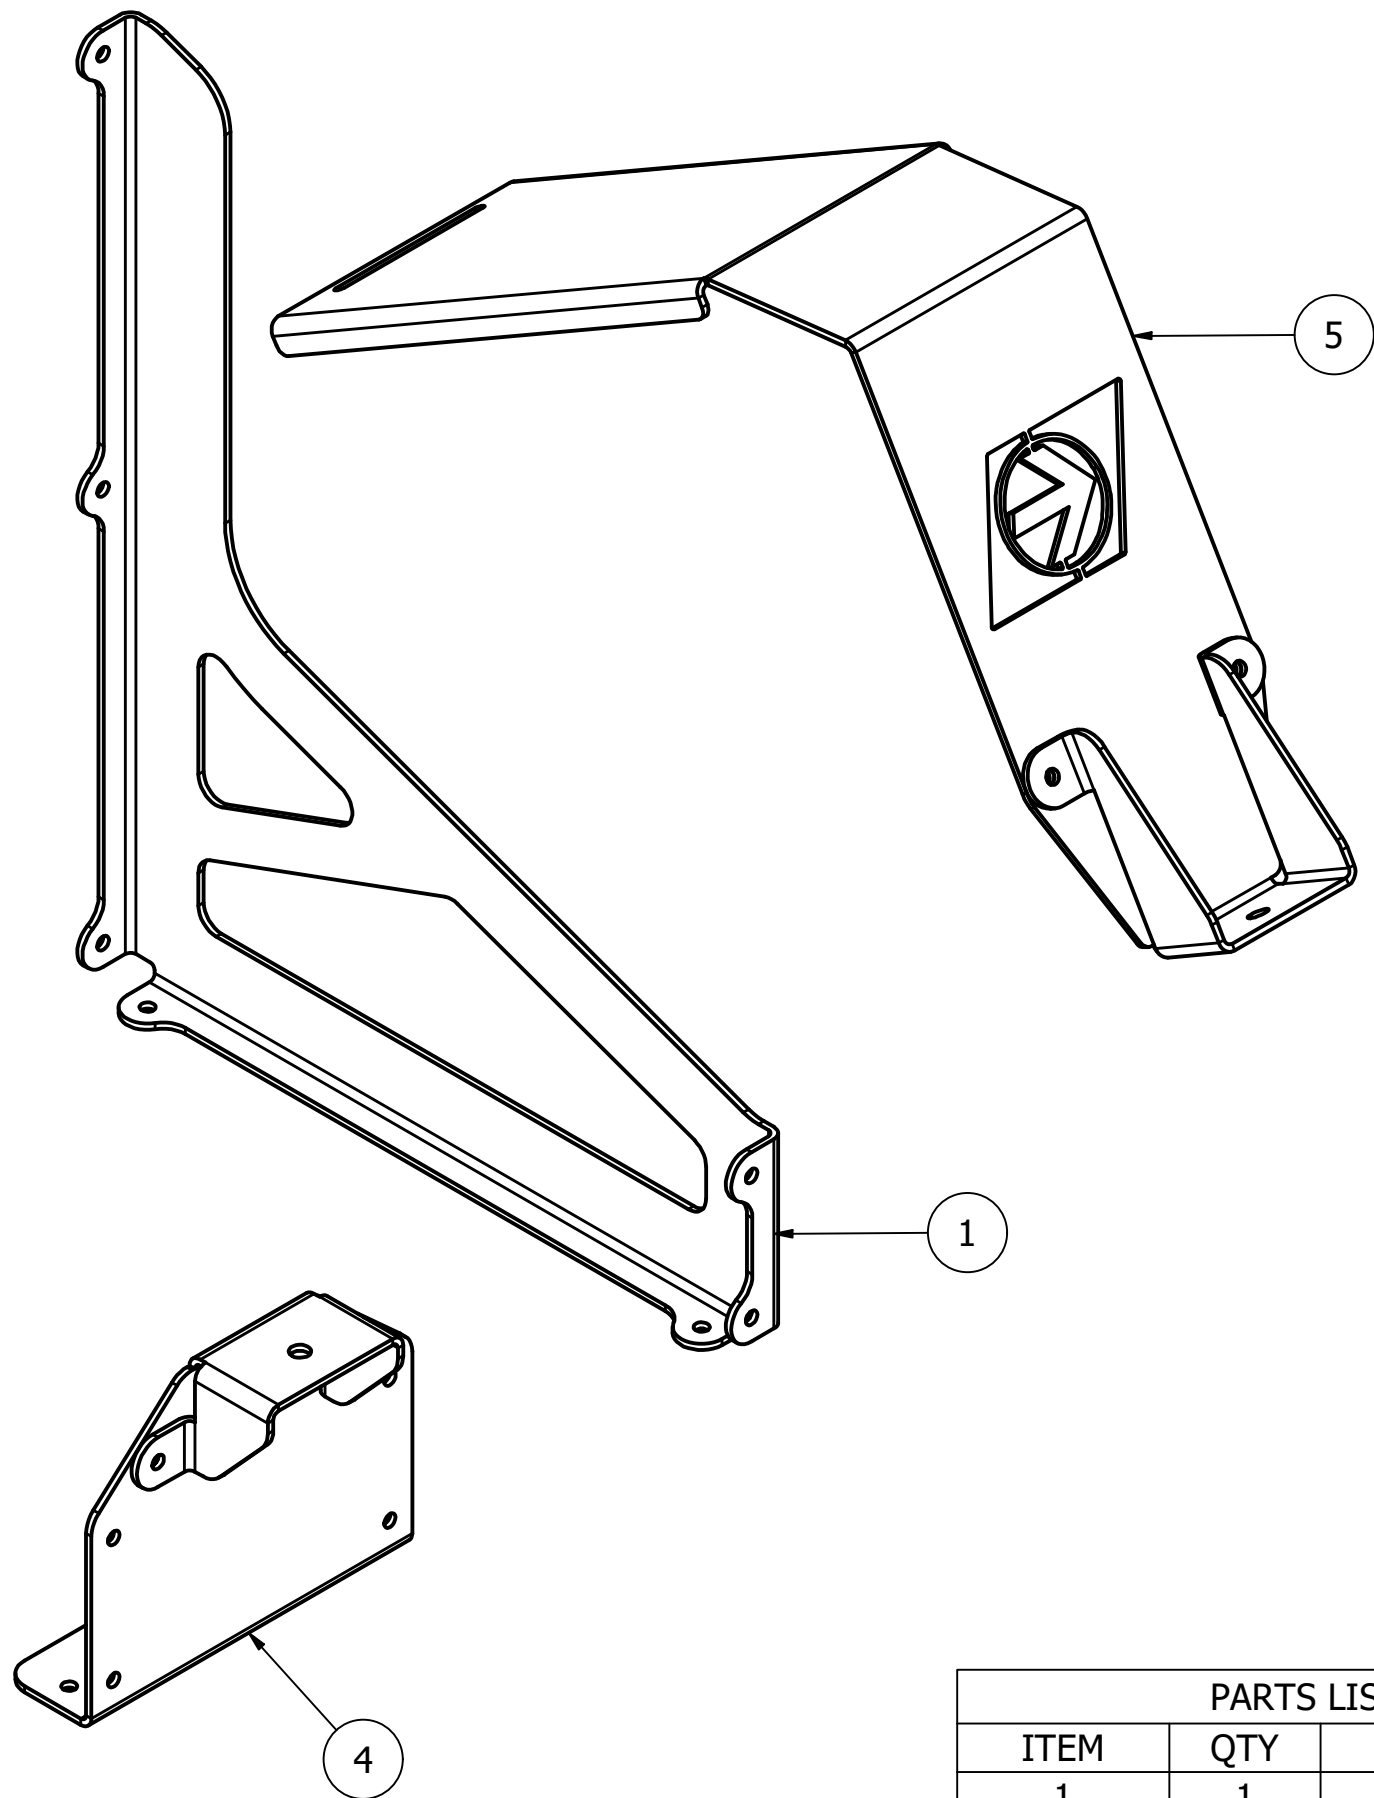

HARDWARE LIST

QTY	DESCRIPTION
18	M8X16 BUTTON SOCKET BOLTS
18	M8 NYLOCK NUTS

EXPLODED VIEW

PARTS LIST		
ITEM	QTY	DESCRIPTION
1	1	Right
2	1	Left
3	1	Rear
4	1	Front
5	1	Top

HARDWARE LIST

QTY	DESCRIPTION
18	M8X16 BUTTON SOCKET BOLTS
18	M8 NYLOCK NUTS

PARTS LIST		
ITEM	QTY	DESCRIPTION
1	1	Right
2	1	Left
3	1	Rear
4	1	Front
5	1	Top

ASSEMBLED VIEW